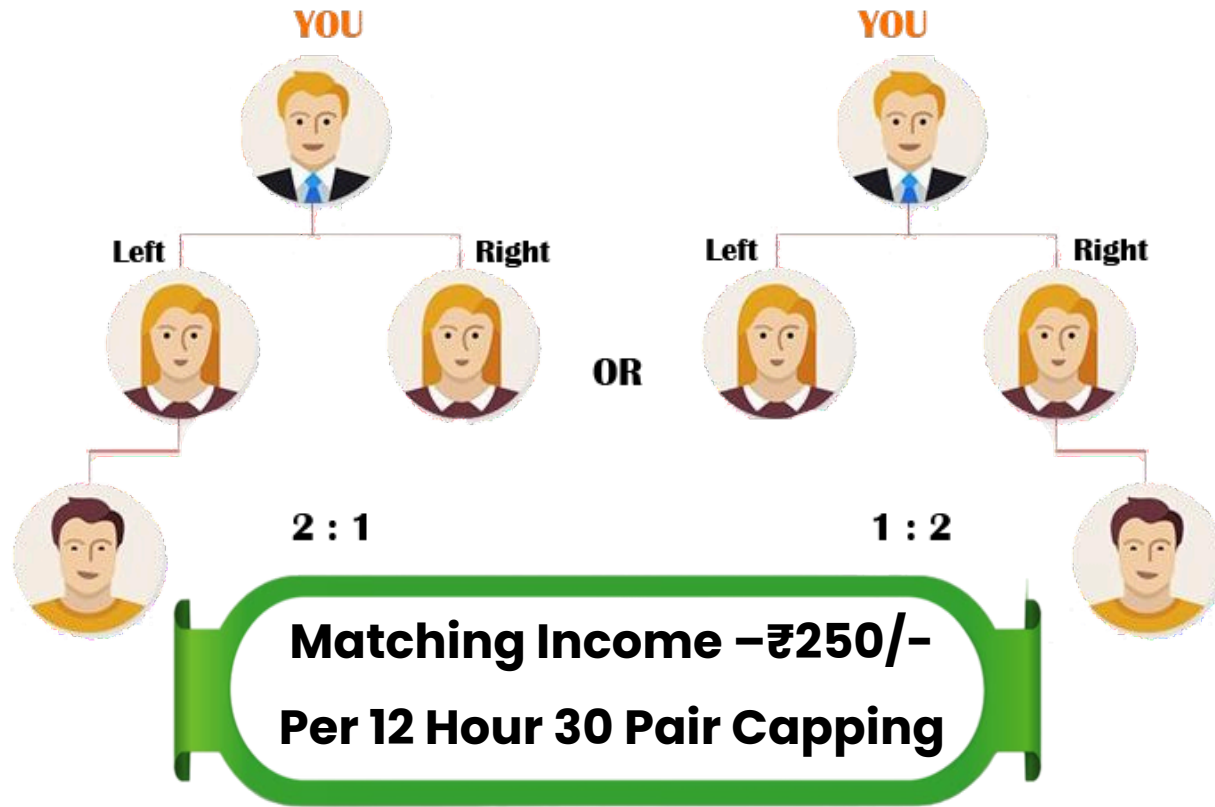

Retail Profit 50%

Every Time You Purchase Products On Your ID,
You Get A Lifetime Of **{50%}** On MRP.

50%

Website – www.vishwasmultitrade.com

Email – info@vishwasmultitrade.com

BASIC MATCHING INCOME –25%

**60 Pair Capping In 24 Hour
250 X 60 = ₹15000 Per Day Capping.**